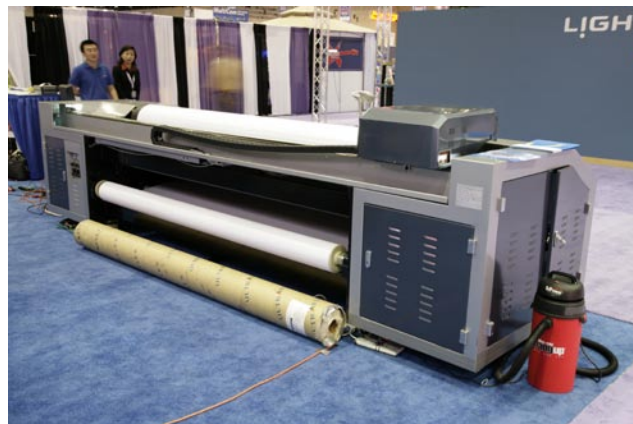

Solvent Printers at ISA 2006

Mimaki JV3

Nicholas M. Hellmuth

The Keundo booth featured their SupraS3300-Pro their new pro version of their popular 3.3 meter machines.

Kwangko's Sprin printers

Two of the solvent printers from the Flora series (above and below left: 2500, below right: 3200)

The Teckwin booth

Gongzheng Technology Co.

Infiniti Printers

Meijet booth

Orasign printers

Skyjet Synchro Double

Roland AJ-1000

Mimaki JV3